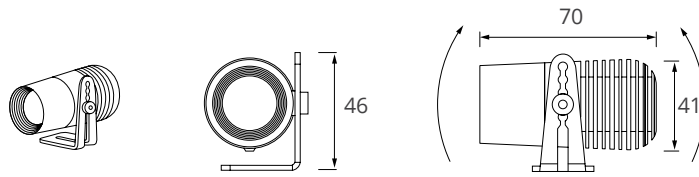

SPECIFICATION

MODEL	LAND WAVE SPOT 30
OPERATING CURRENT	700 mA CC
POWER CONSUMPTION	2.86W MAX
LED TYPE	High Power LED
COLOUR RANGE	2700K, 3000K, 3500K, 4000K, 5000K
CRI	90min
PRODUCT EFFICIENCY	85lm/W@3000K
FULL WIDTH AT HALF MAXIMUM (OPTICS)	11°, 15°, 28°, 44°, 52°*12°
MATERIAL	Aluminum + Tempered Glass
AMBIENT OPERATING TEMPERATURE	-20°C ~ +55°C
LUMEN MAINTENANCE	50,000 hours/L70 at 25°C
DIMENSIONS	φ41*70 (H)mm, φ60*60 (H)mm φ46*60 (H)mm
CABLE LENGTH	500mm
CONTROL SYSTEM	ON/OFF, DMX, 0-10V Dim
MOUNTING TYPE	Surface
IP RATING	Ip67

DIMENSIONS

Free Standing(FS)

*all units are in mm

OPTIC SELECTION

LED	Lumens	Watts	Efficacy
WHITE	212.53	2.93	72.53

CenterBeamLux	Illuminance at Distance	
7653.72 lx	0.8 m	
1913.43 lx	1.7 m	
850.41lx	2.5 m	
478.36 lx	3.3 m	
306.15 lx	4.2 m	
212.60 lx	5.0 m	