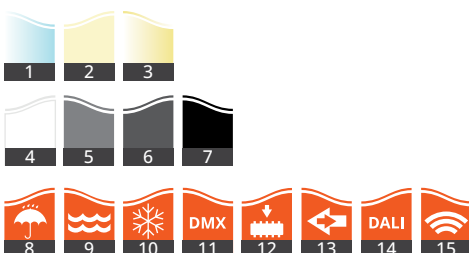

SPECIFICATION

MODEL	LAND WAVE SPOT 30
OPERATING CURRENT	700 mA CC
POWER CONSUMPTION	2.86W MAX
LED TYPE	High Power LED
COLOUR RANGE	2700K, 3000K, 3500K, 4000K, 5000K
CRI	90min
PRODUCT EFFICIENCY	85lm/W@3000K
FULL WIDTH AT HALF MAXIMUM (OPTICS)	11°, 15°, 28°, 44°, 52°*12°
MATERIAL	Aluminum + Tempered Glass
AMBIENT OPERATING TEMPERATURE	-20°C ~ +55°C
LUMEN MAINTENANCE	50,000 hours/L70 at 25°C
DIMENSIONS	φ41*70 (H)mm, φ60*60 (H)mm φ46*60 (H)mm
CABLE LENGTH	500mm
CONTROL SYSTEM	ON/OFF, DMX, 0-10V Dim
MOUNTING TYPE	Surface
IP RATING	Ip67

FEATURES & OPTIONS

- 01. CW
- 02. NW
- 03. WW
- 04. RAL9003
- 05. GRMEN GREY
- 06. RAL7016
- 07. RAL9005
- 08. IP67
- 09. ANTI-SALINE
- 10. POLAR
- 11. DMX
- 12. RFU
- 13. RDM
- 14. DALI
- 15. WIRELESS DATA

DIMENSIONS

Free Standing(FS)

*all units are in mm

OPTIC SELECTION

LED	Lumens	Watts	Efficacy
WHITE	212.53	2.93	72.53

CenterBeamLux	Illuminance at Distance	
7653.72 lx	0.8 m	
1913.43 lx	1.7 m	
850.41lx	2.5 m	
478.36 lx	3.3 m	
306.15 lx	4.2 m	
212.60 lx	5.0 m	